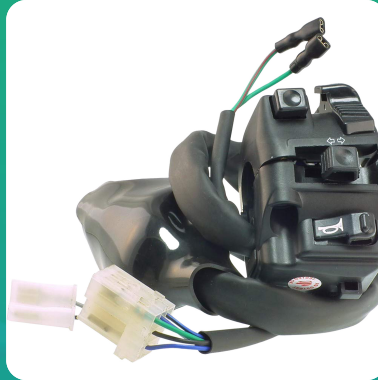

Uno Minda SW-0685AS HANDLE BAR SWITCH- LEFT SIDE - (SELF START) For-HONDA-DREAM YUGA/ NIO

Part No.	Product Name	MRP	HSN Code
SW-0685AS	Handle Bar Switch	INR 578	85371000

Product Specifications:

Product Compatibility: DREAM YUGA/ NEO