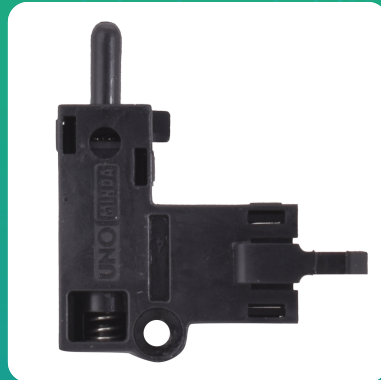

## Uno Minda SW-0532E-M01 Clutch Switch for Yamaha YZF R15

Image not found or type unknown

Part No.	Product Name	MRP	HSN Code
SW-0532E-M01	Clutch Switch	INR 84	85365090