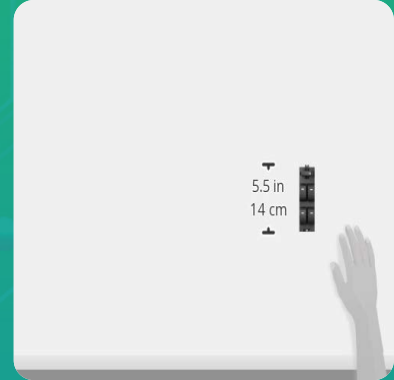

Uno Minda S21045-000E00 Power Window Switch for Mahindra Xylo

Part No.	Product Name	MRP	HSN Code
S21045-000E00	Power Window Switch	INR 1818	85365090

Product Specifications:

Product Compatibility: Vehicle Compatibility : XYLO- 1ST GEN (2009-12) , 2ND GEN (2012-14)
QUANTO- (2012-16)