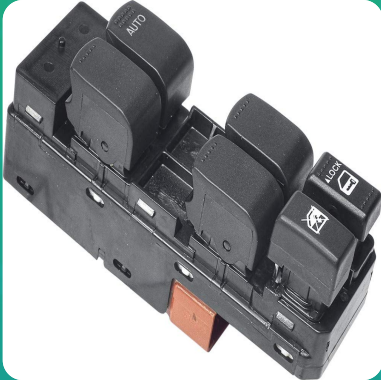

Uno Minda S21021-000M00 Power Window Switch for Maruti Suzuki Swift

Part No.	Product Name	MRP	HSN Code
S21021-000M00	Power Window Switch	INR 1726	85365090

Product Specifications:

Product Compatibility: Vehicle Compatibility : SWIFT- 1ST GEN 1200/1300 (2005-11) , DZIRE 1ST GEN 1200/1300 (2008-12) WAGON R RITZ- 1200/1300 1ST GEN (2009-12) A STAR SX4- 1300 /1600 1ST F/L (2009-2013)