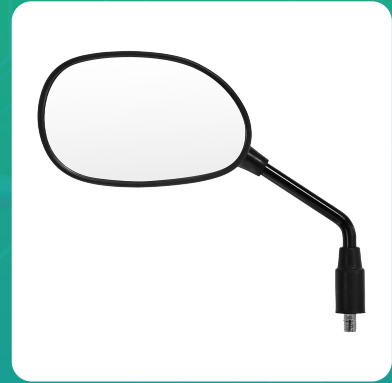

Uno Minda RV-5005L Shatterproof Glass Rear View Mirror(With Adaptor)-Left Hand For Hero Splendor (New Model), Passion

Part No.	Product Name	MRP	HSN Code
RV-5005L	Rear View Mirror Assembly	INR 110	70091090

Product Specifications:

Product Compatibility: Splendor (New Model)

Product Features:

- Shatterproof Glass
- Better Surface Finish
- High Quality Convex Glass
- OE Recommended Quality
- Reliable performance & longer life