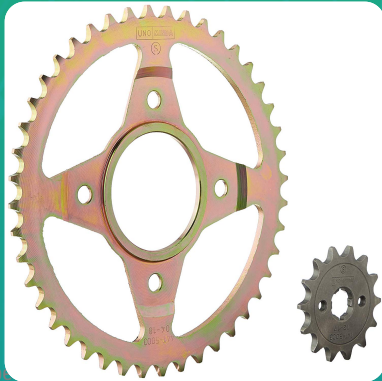

**Uno Minda CH-5003 Quadra Rivet Chain & Alloy Steel Hardened Sprockets Chain & Sprocket Kit - R420 SIZE-108L / 14T / 44T(4H) For Hero Passion Pro, CD Deluxe, Splendor i-smart, CD Deluxe Alloy Wheel, Splendor NXG, Passion Pro TR 100 CC**

Image not found or type

Part No.	Product Name	MRP	HSN Code
CH-5003	Chain And Sprocket Kit	INR 1038	87141090

#### Product Specifications:

**Product Compatibility:** Passion PRO/CD DLX/ Splendor iSMART/CD DLX (ALLOY WHEEL) Splendor NX/Passion Plus (ALLOY WHEEL - JAN 06 ONWARD) Passion PRO TR 100CC

#### Product Features:

- Quadra Rivet Chain
- Vacuum greased
- Pre loaded chain
- Reliable performance & longer life
- Smooth operation & higher transmission accuracy

**Warranty:** 12 Months Against manufacturing defects only