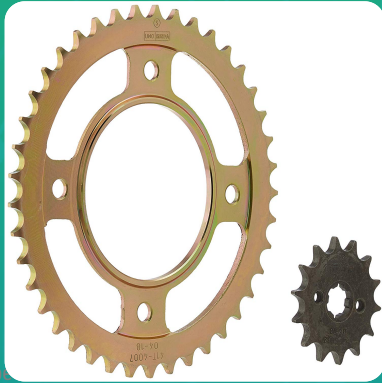

Uno Minda CH-4010 Quadra Rivet Chain & Alloy Steel Hardened Sprockets Chain & Sprocket Kit - R428 SIZE-114L / 14T / 41T(4H) For Honda Dream Neo, CD110 Dream

Image not found or type

Part No.	Product Name	MRP	HSN Code
CH-4010	Chain And Sprocket Kit	INR 1054	87141090

Product Specifications:

Product Compatibility: DRM NEO110/CD110 DRM

Product Features:

- Quadra Rivet Chain
- Vacuum greased
- Pre loaded chain
- Reliable performance & longer life
- Smooth operation & higher transmission accuracy