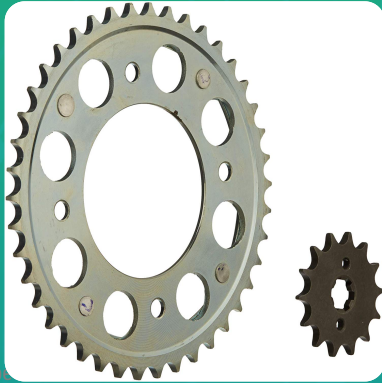

**Uno Minda CH-4003 Quadra Rivet Chain & Alloy Steel Hardened Sprockets Chain & Sprocket Kit - R428H SIZE-118L / 14T / 42T(4H) For Honda Twister 110 (With Protective Ring)**

Image not found or type

Part No.	Product Name	MRP	HSN Code
CH-4003	Chain And Sprocket Kit	INR 1405	87141090

**Product Specifications:**

**Product Compatibility:** CB Twister 110 (WITH PROTECTIVE RING)

**Product Features:**

- Quadra Rivet Chain
- Vacuum greased
- Pre loaded chain
- Reliable performance & longer life
- Smooth operation & higher transmission accuracy