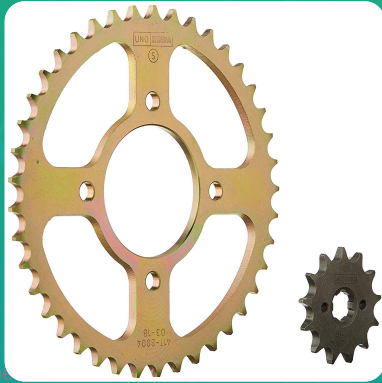

Uno Minda CH-2023 Quadra Rivet Chain & Alloy Steel Hardened Sprockets Chain & Sprocket Kit - R428H SIZE-112L / 13T / 41T(4H) For TVS Victor GLX (Alloy Wheel)

Image not found or type

| Part No. | Product Name | MRP | HSN Code |
|----------|------------------------|----------|----------|
| CH-2023 | Chain And Sprocket Kit | INR 1187 | 87141090 |

Product Specifications:

Product Compatibility: VICTOR GLX (ALLOY WHEEL)

Product Features:

- Quadra Rivet Chain
- Vacuum greased
- Pre loaded chain
- Reliable performance & longer life
- Smooth operation & higher transmission accuracy