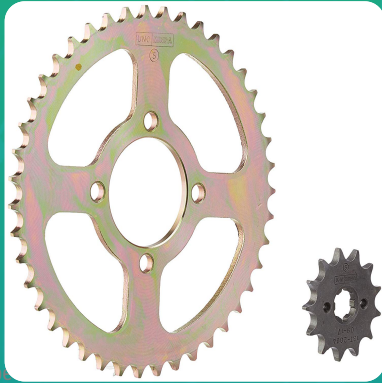

**Uno Minda CH-2016 Quadra Rivet Chain & Alloy Steel Hardened Sprockets Chain & Sprocket Kit - R428 SIZE-110L / 13T / 43T(4H) For TVS Victor GX (Spoke Wheel)**

Image not found or type

Part No.	Product Name	MRP	HSN Code
CH-2016	Chain And Sprocket Kit	INR 1071	87141090

**Product Specifications:**

**Product Compatibility:** VICTOR GX (SPOKE WHEEL)

**Product Features:**

- Quadra Rivet Chain
- Vacuum greased
- Pre loaded chain
- Reliable performance & longer life
- Smooth operation & higher transmission accuracy