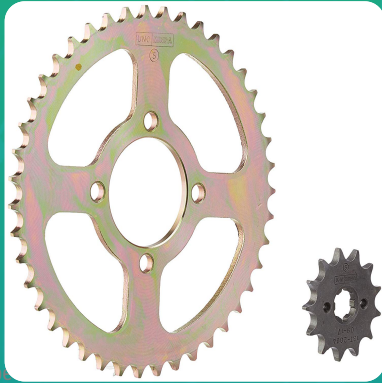

Uno Minda CH-2016 Quadra Rivet Chain & Alloy Steel Hardened Sprockets Chain & Sprocket Kit - R428 SIZE-110L / 13T / 43T(4H) For TVS Victor GX (Spoke Wheel)

Image not found or type

Part No.	Product Name	MRP	HSN Code
CH-2016	Chain And Sprocket Kit	INR 1071	87141090

Product Specifications:

Product Compatibility: VICTOR GX (SPOKE WHEEL)

Product Features:

- Quadra Rivet Chain
- Vacuum greased
- Pre loaded chain
- Reliable performance & longer life
- Smooth operation & higher transmission accuracy