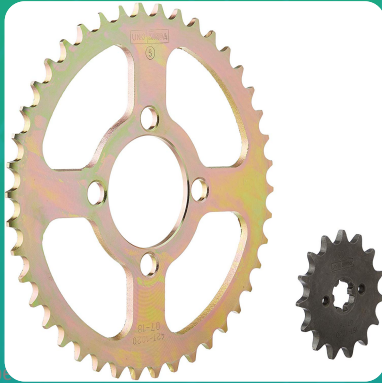

Uno Minda CH-1020 Quadra Rivet Chain & Alloy Steel Hardened Sprockets Chain & Sprocket Kit - R420 SIZE-114L / 15T / 42T(4H) For Bajaj Platina 125 DTS

Image not found or type

Part No.	Product Name	MRP	HSN Code
CH-1020	Chain And Sprocket Kit	INR 1064	87141090

Product Specifications:

Product Compatibility: PLTN 125 DTS

Product Features:

- Quadra Rivet Chain
- Vacuum greased
- Pre loaded chain
- Reliable performance & longer life
- Smooth operation & higher transmission accuracy